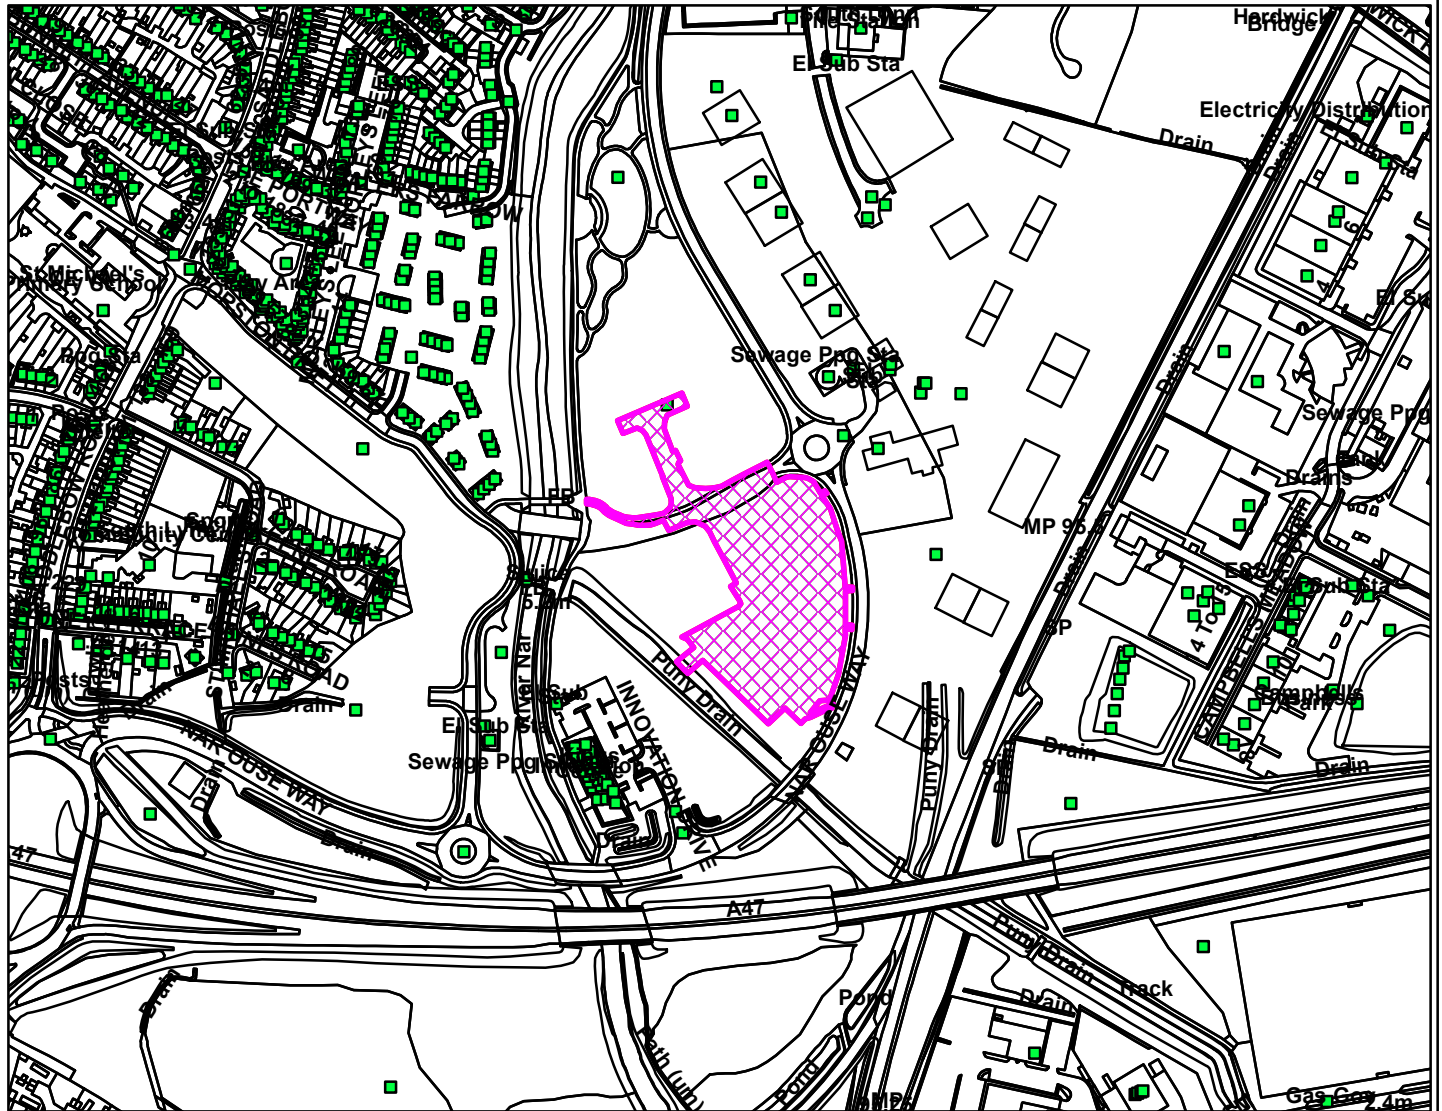

Development Site W of Nar Ouse Way, Kings Lynn Norfolk PE30 5FR

Legend

© Crown copyright and database rights 2025
 Ordnance Survey AC0000819234

Organisation	BCKLWN
Department	Department
Comments	Not Set
Date	18/05/2026
MSA Number	0100024314